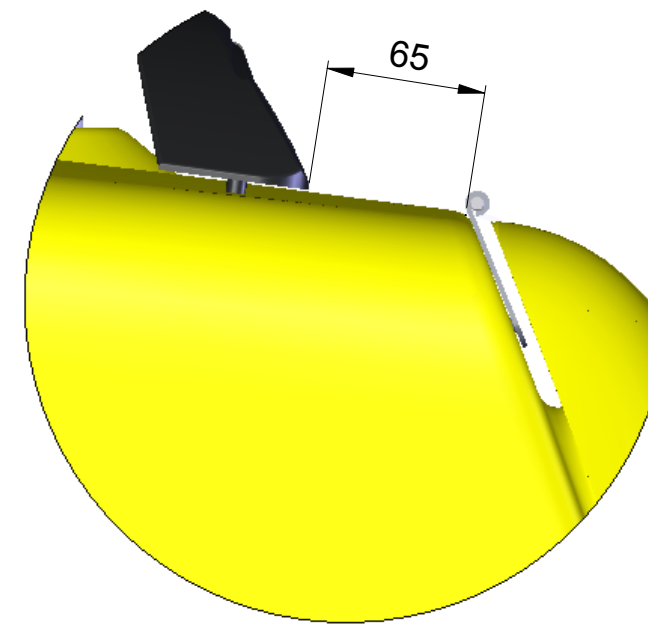

A (1 : 3)

B (1 : 3)

This drawing is the property of Fiberform Vindic AB. It is strictly confidential and must not be copied, traced or loaned without permission. Any infringement of these conditions will lead to the institution of legal procedures

Designed by <b>MIG</b>	Checked by	General Tolerances <b>ISO 2768-1</b>		Filename <b>t5 rails</b>	Date <b>2003-12-12</b>	Scale <b>1:13</b>
Owner  Fiberform Vindic AB Sweden			Title/Name <b>Monteringsmått Rails på VWT5 (80-1155)</b>			
Drawing number <b>t5 rails</b>					Edition	Sheet <b>1/1</b>