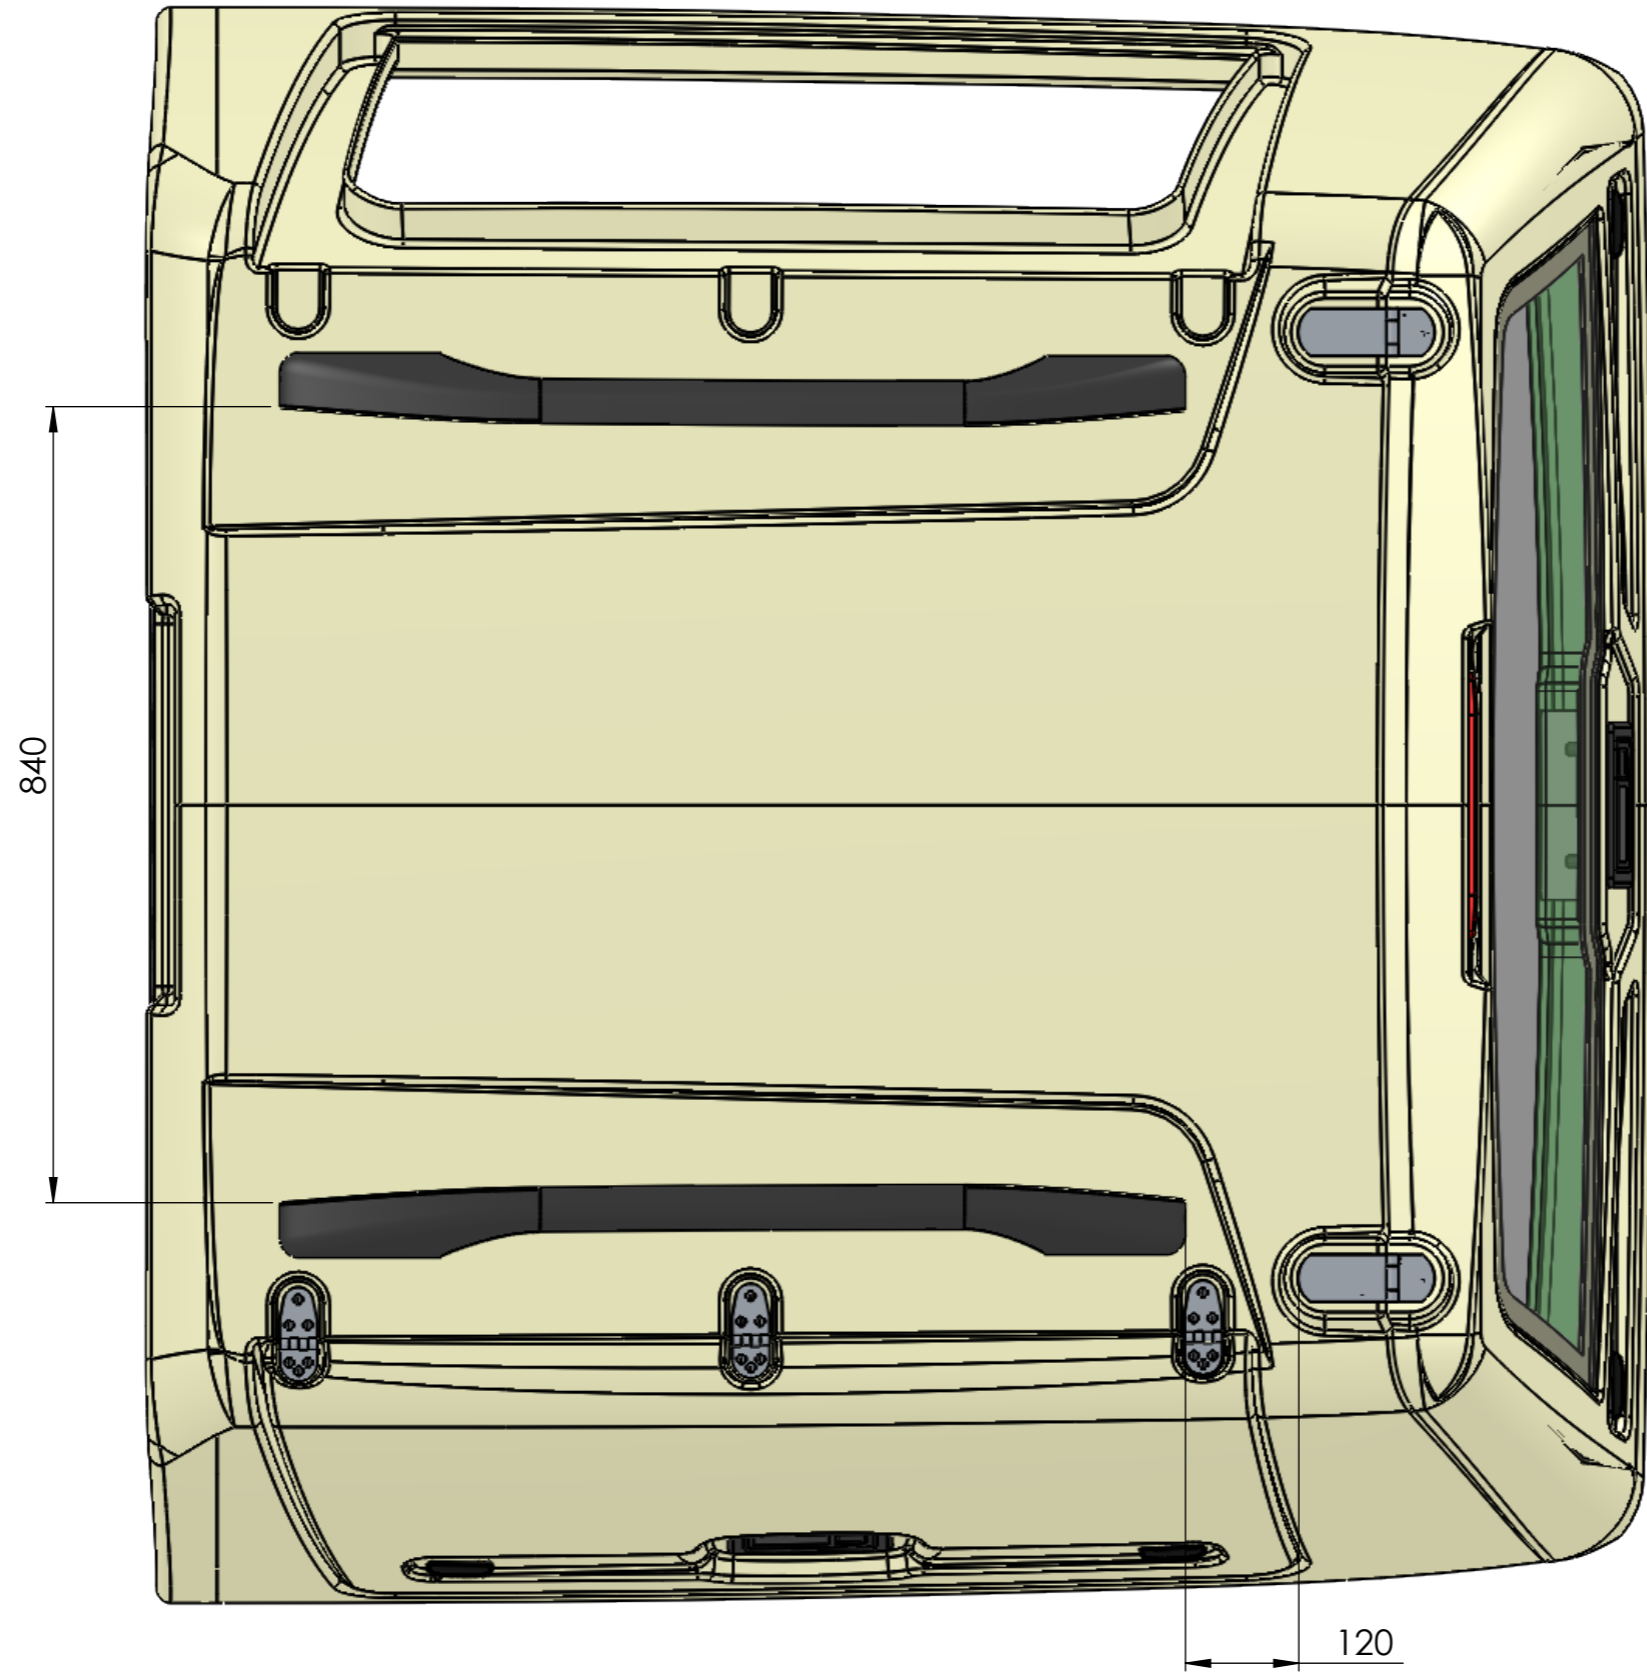

	General tolerances:	ISO 2768-1m	Date:	03.12.2019	Scale:	1:8
	Designed by:	S. Ennemuist	Title/Name: AD-;ADC-55 Railings 80-1180			
Checked by:	M. Männäpuu					
Owner:	 PLB Vindic AB Sweden		Sheet: 1/1	Drawing number: AD-;ADC-55 Railings		