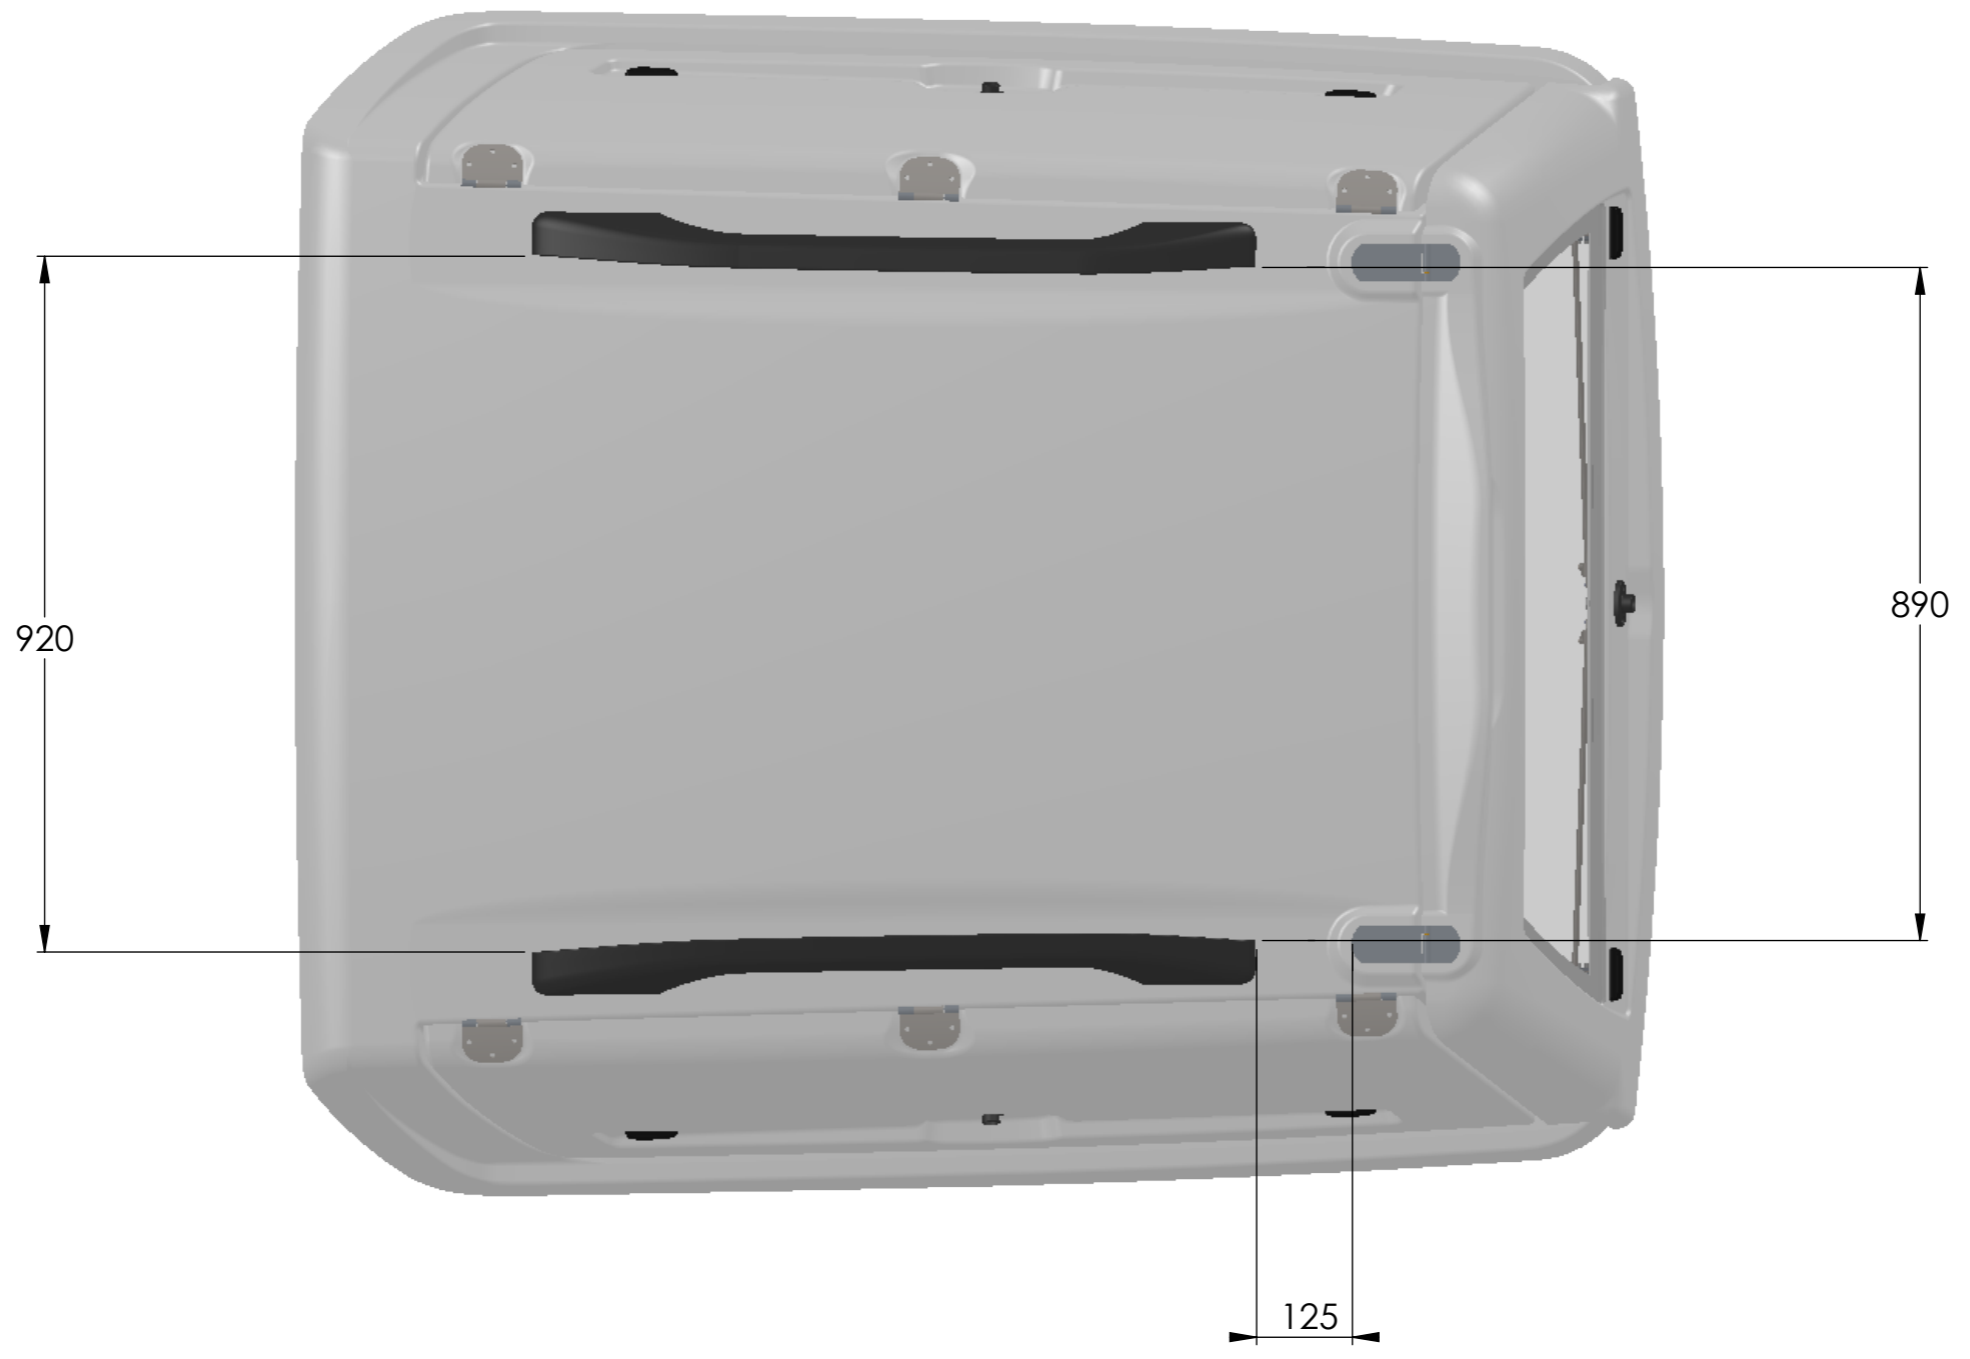

	General tolerances:	ISO 2768-1m	Date:	09.12.2019	Scale:	1:10
	Designed by:	S. Ennemuist	Title/Name: Dacia Logan, DAL-900, -100, 055, -155 Rails 80-1180			
Checked by:	M. Männapuu					
Owner:	 PLB Vindic AB Sweden		Sheet: 1/1	Drawing number: Dacia Logan, DAL-900, -100, 055, -155		