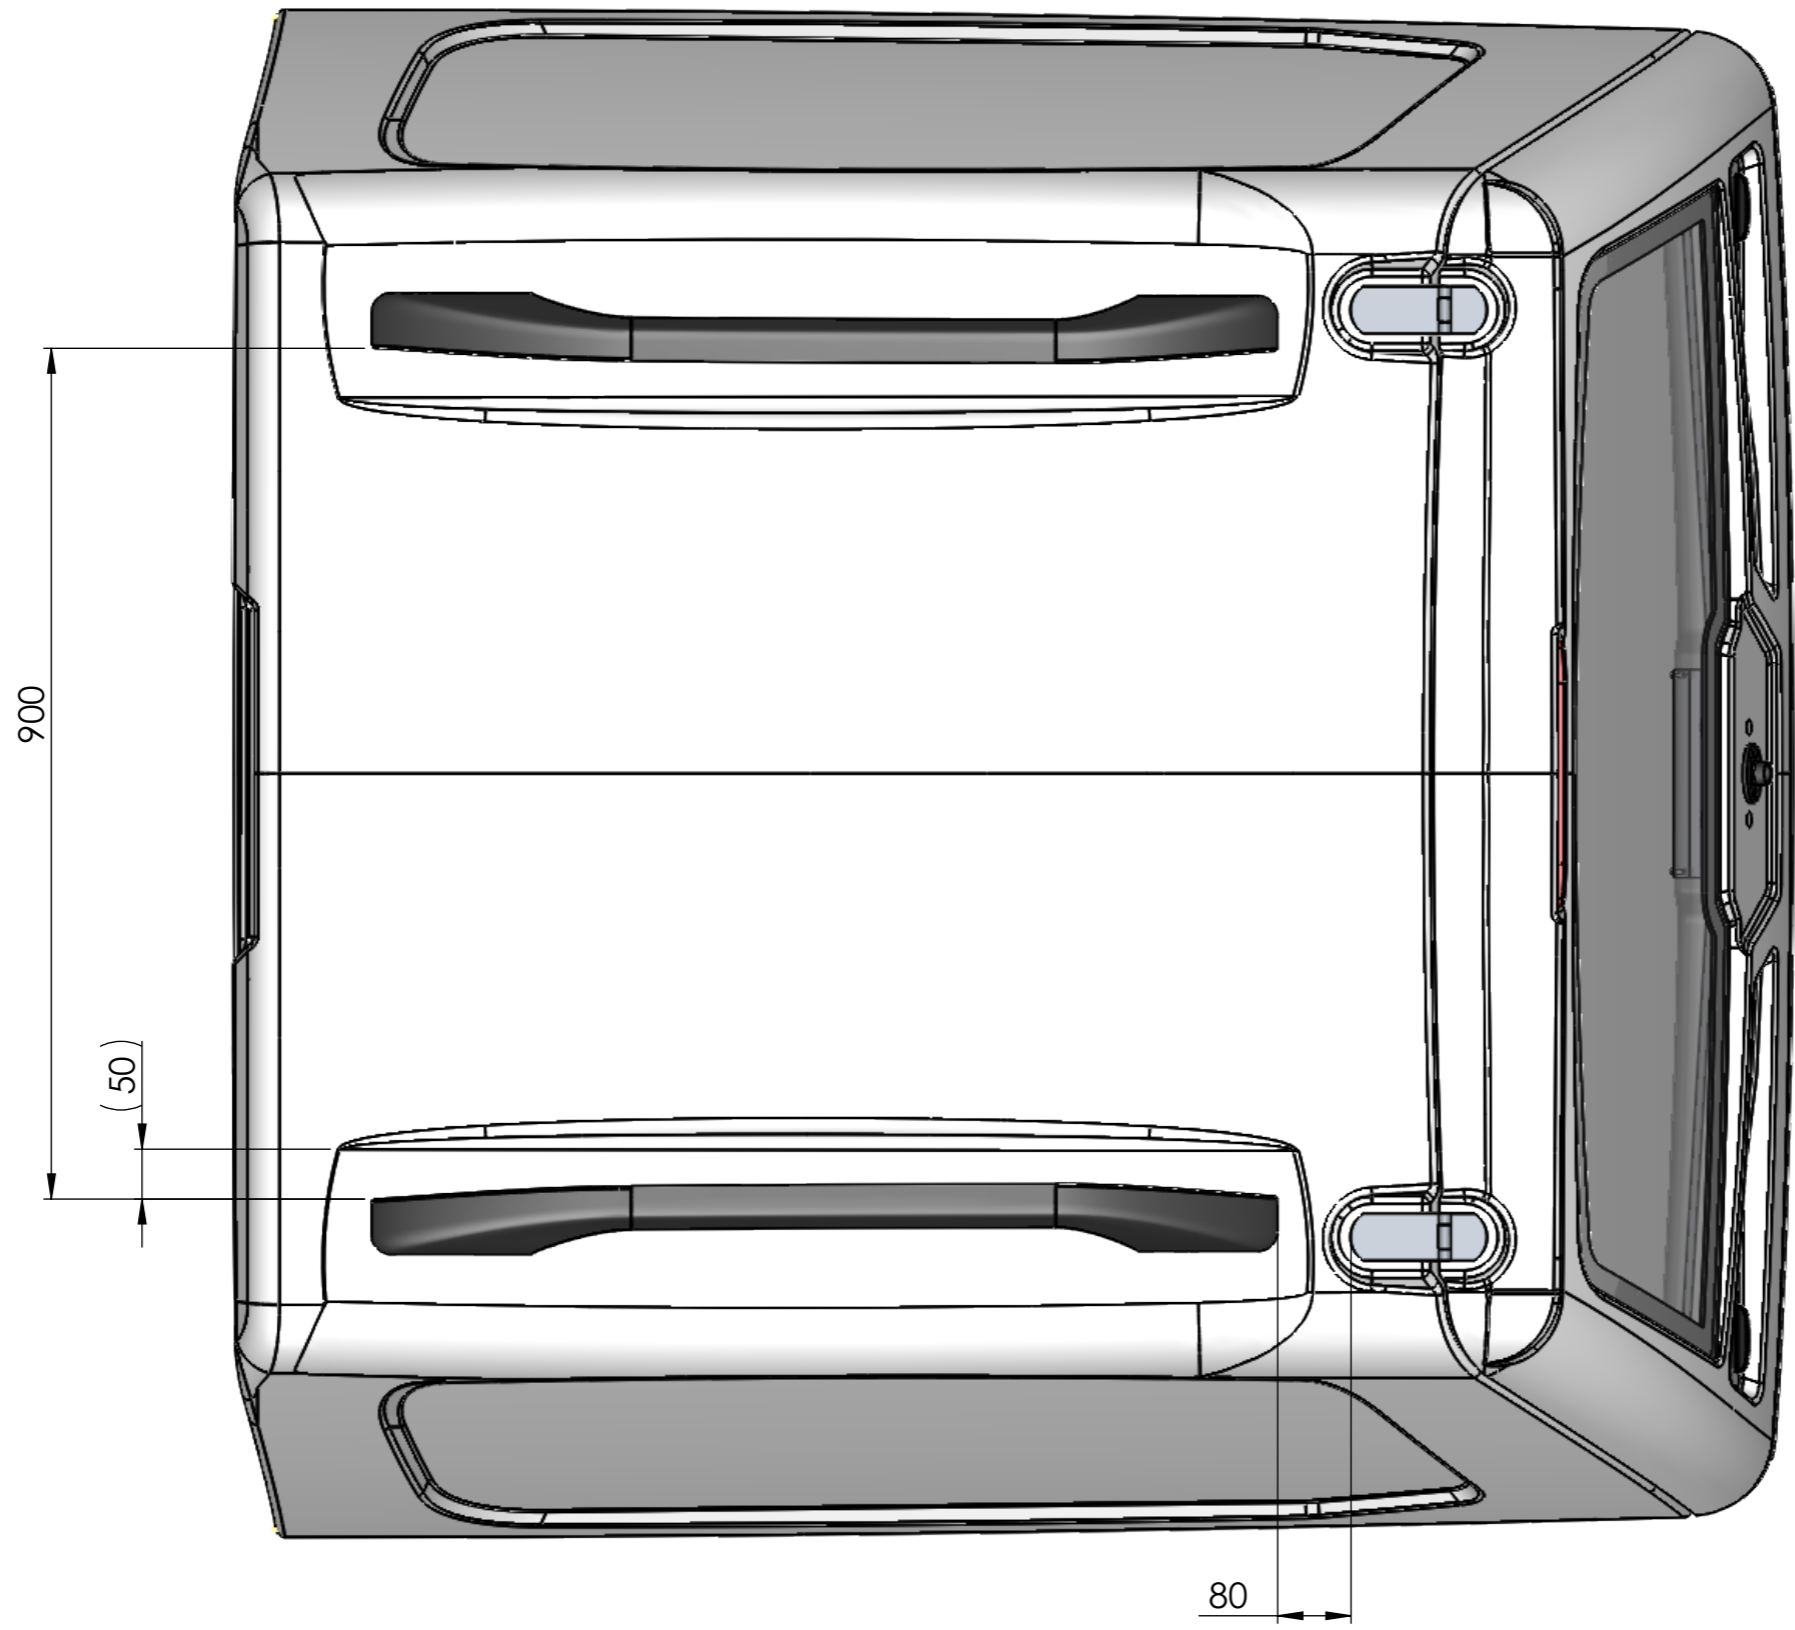

	General tolerances:	ISO 2768-1m	Date:	08.12.2019	Scale:	1:8
	Designed by:	S. Ennemuist	Title/Name: ID-, IDC-0055, -1155 Rails 80-1180			
Checked by:	M. Männapuu					
Owner:	 PLB Vindic AB Sweden		Sheet: 1/1	Drawing number: ID-, IDC-0055, -1155		

	General tolerances:	ISO 2768-1m	Date:	08.12.2019	Scale:	1:8
	Designed by:	S. Ennemuist	Title/Name: ID-900, -1100, IDC-1133. Rails 80-1180			
Checked by:	M. Männäpää					
Owner:	 PLB Vindic AB Sweden		Sheet: 1/1	Drawing number: ID-900, -1100, IDC-1133 Rails		