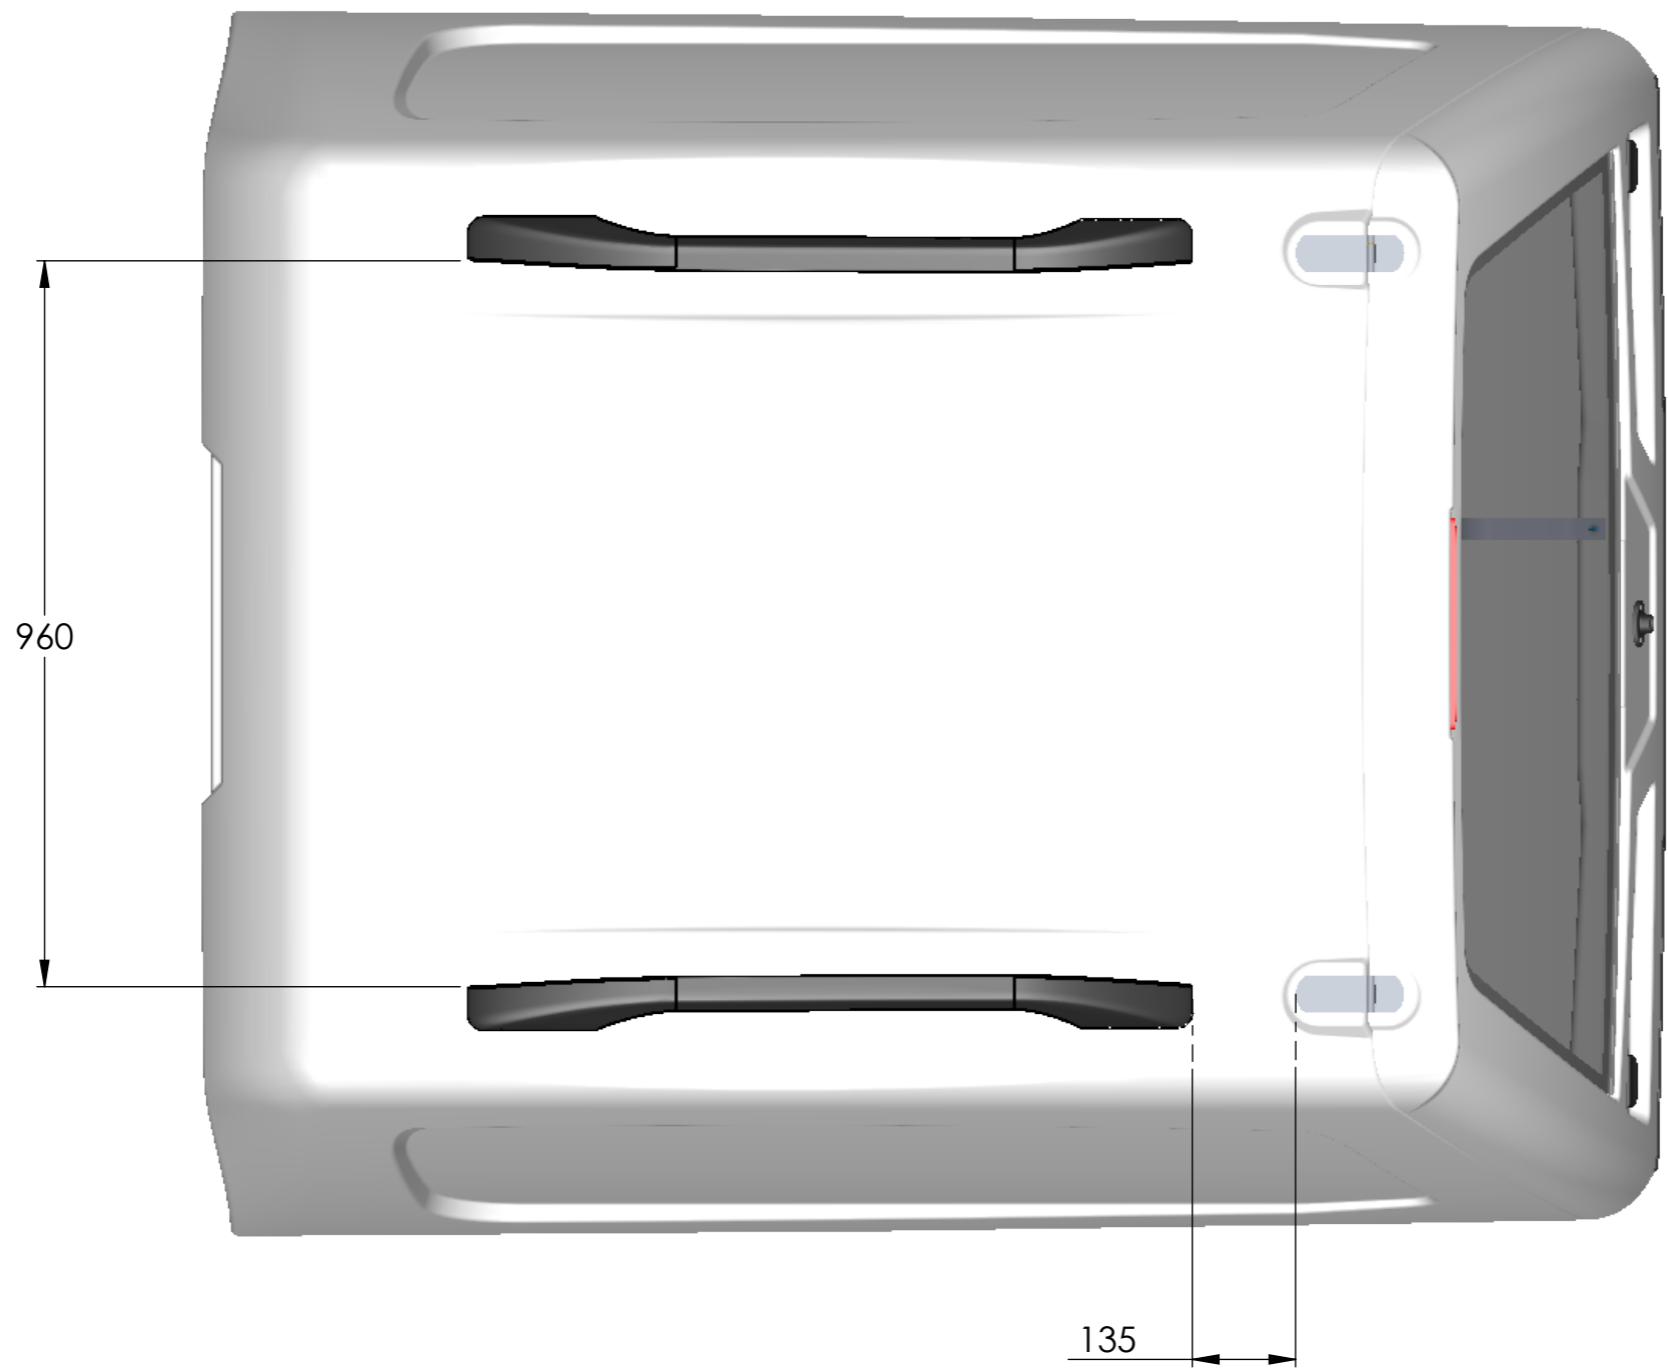

This drawing is the property of PLB Vindic AB. It is strictly confidential and must not be copied, traced or loaned without permission. Any infringement of these conditions will lead to the institution of legal procedures

	General tolerances:	ISO 2768-1m	Date:	09.12.2019	Scale:	1:10
	Designed by:	S. Ennemuist	Title/Name: IE-900, -1100, IEC-1133. Rails 80-1180			
	Checked by:	M. Männapuu				
Owner:	 PLB Vindic AB Sweden		Sheet: 1/1	Drawing number: IE-900, -1100, IEC-1133. Rails