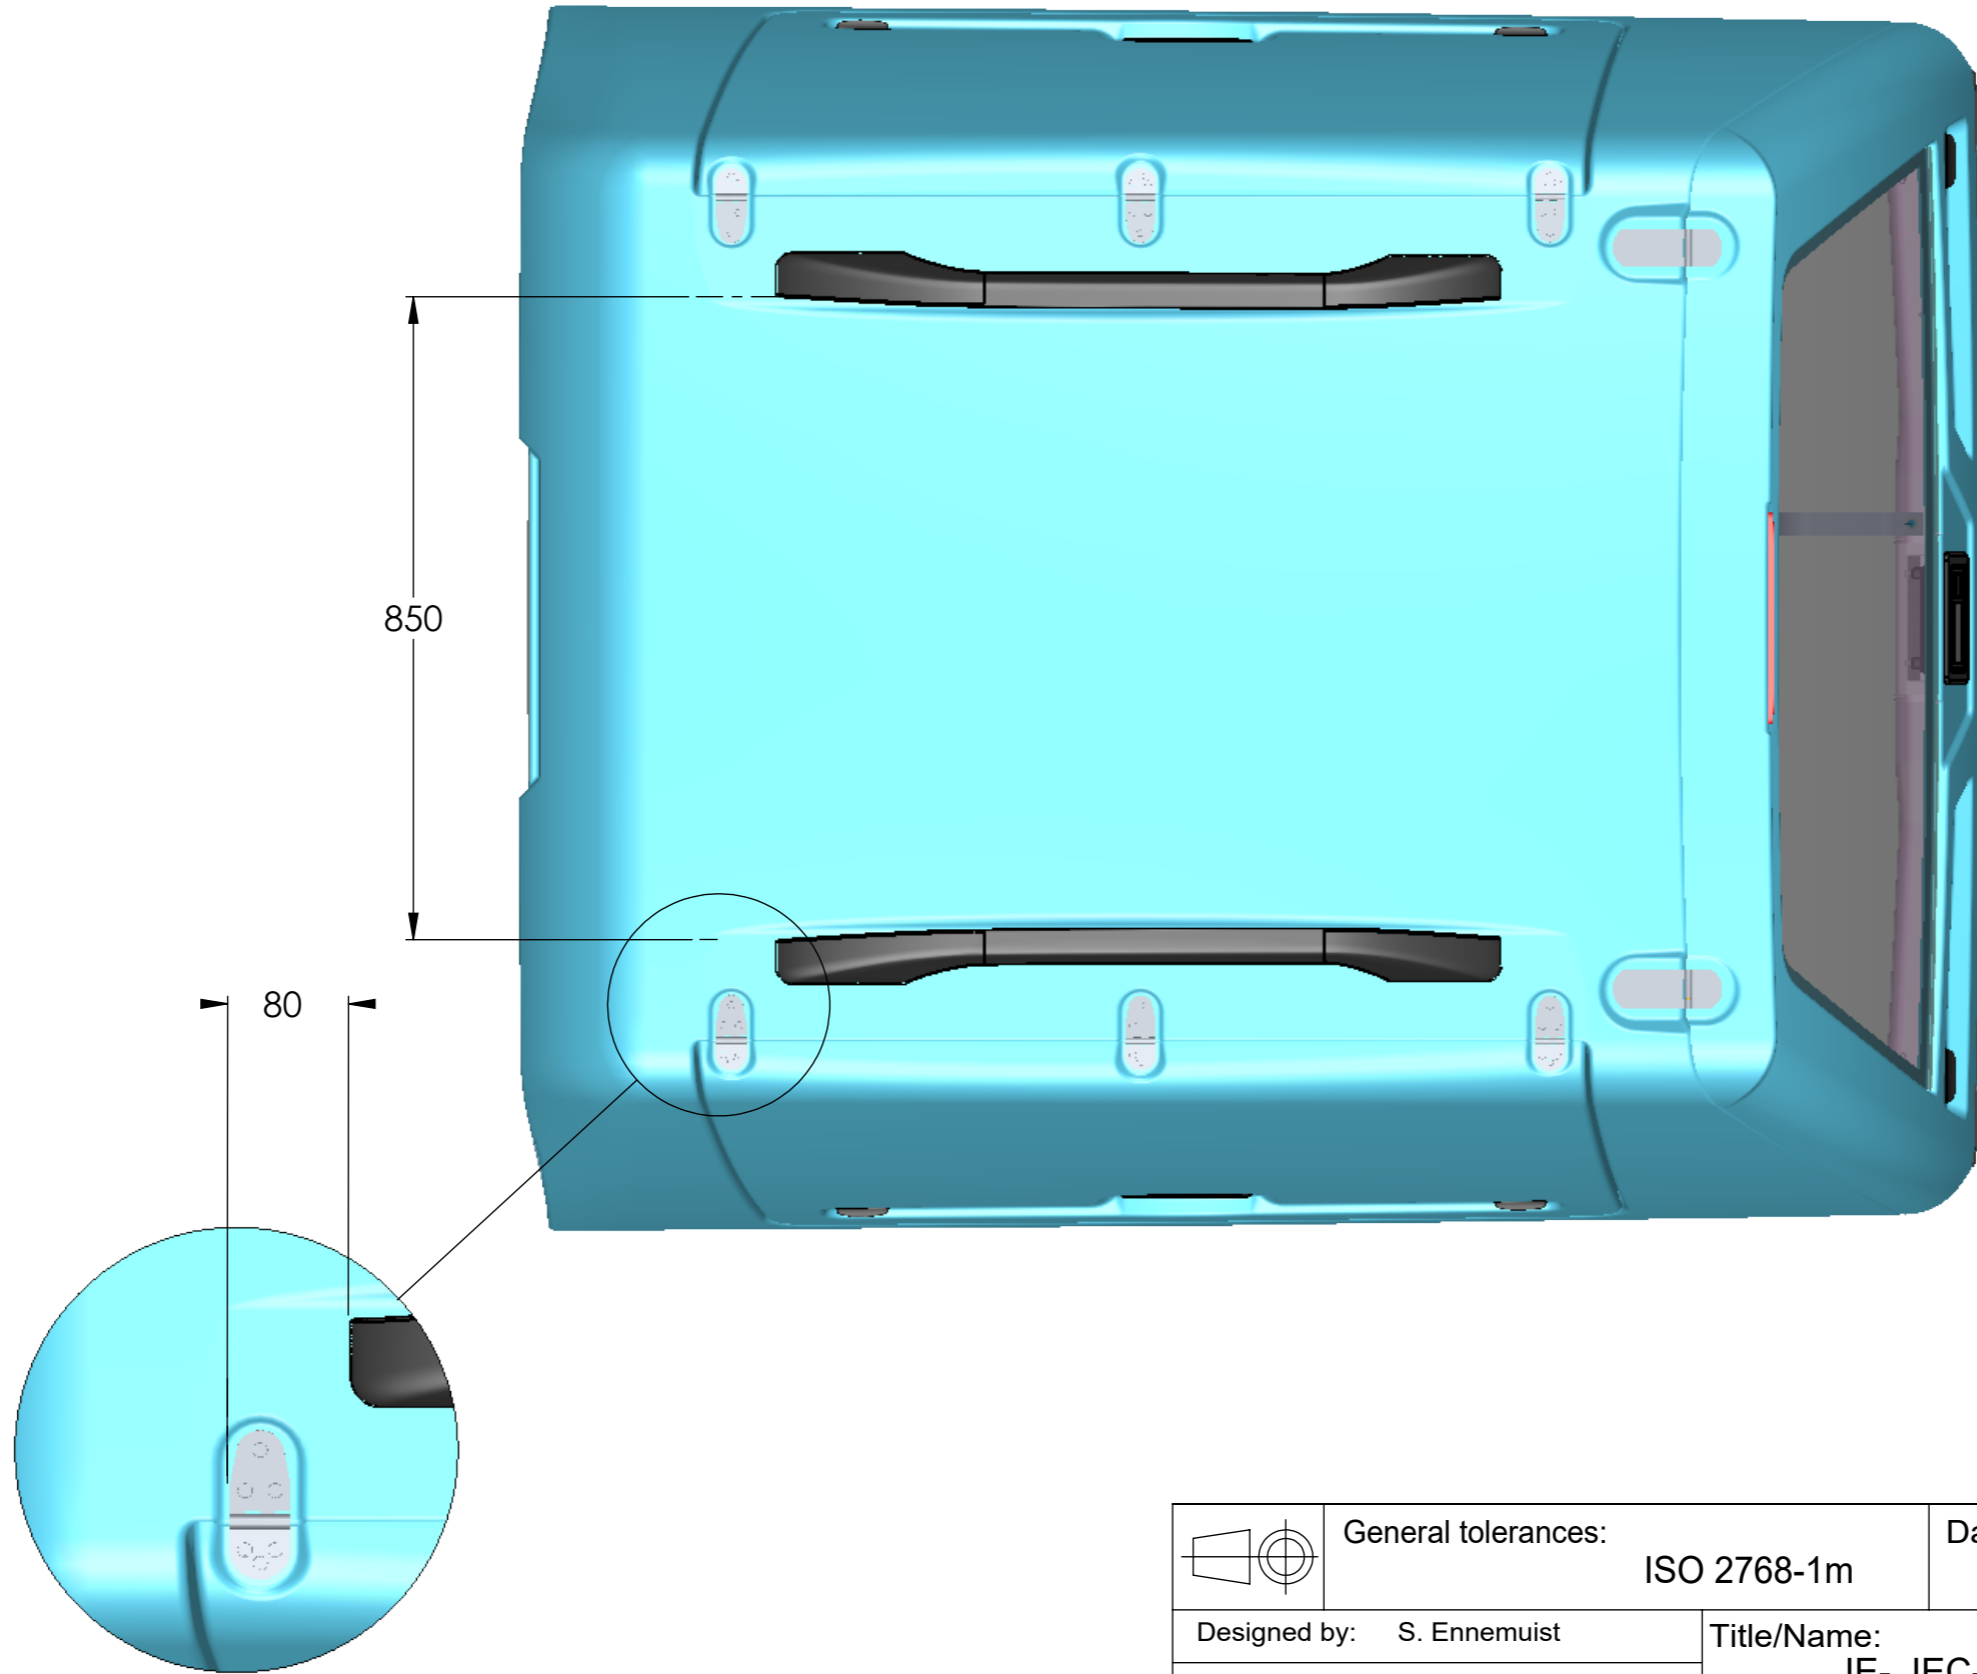

This drawing is the property of PLB Vindic AB. It is strictly confidential and must not be copied, traced or loaned without permission. Any infringement of these conditions will lead to the institution of legal procedures

A (1 : 5)

	General tolerances:	ISO 2768-1m	Date:	09.12.2019	Scale:	1:10
	Designed by:	S. Ennemuist	Title/Name: IE-, IEC-0088, -1188. Rails 80-1180			
Checked by:	M. Männäpuu					
Owner:	 PLB Vindic AB Sweden		Sheet: 1/1	Drawing number: IE-, IEC-0088, -1188. Rails