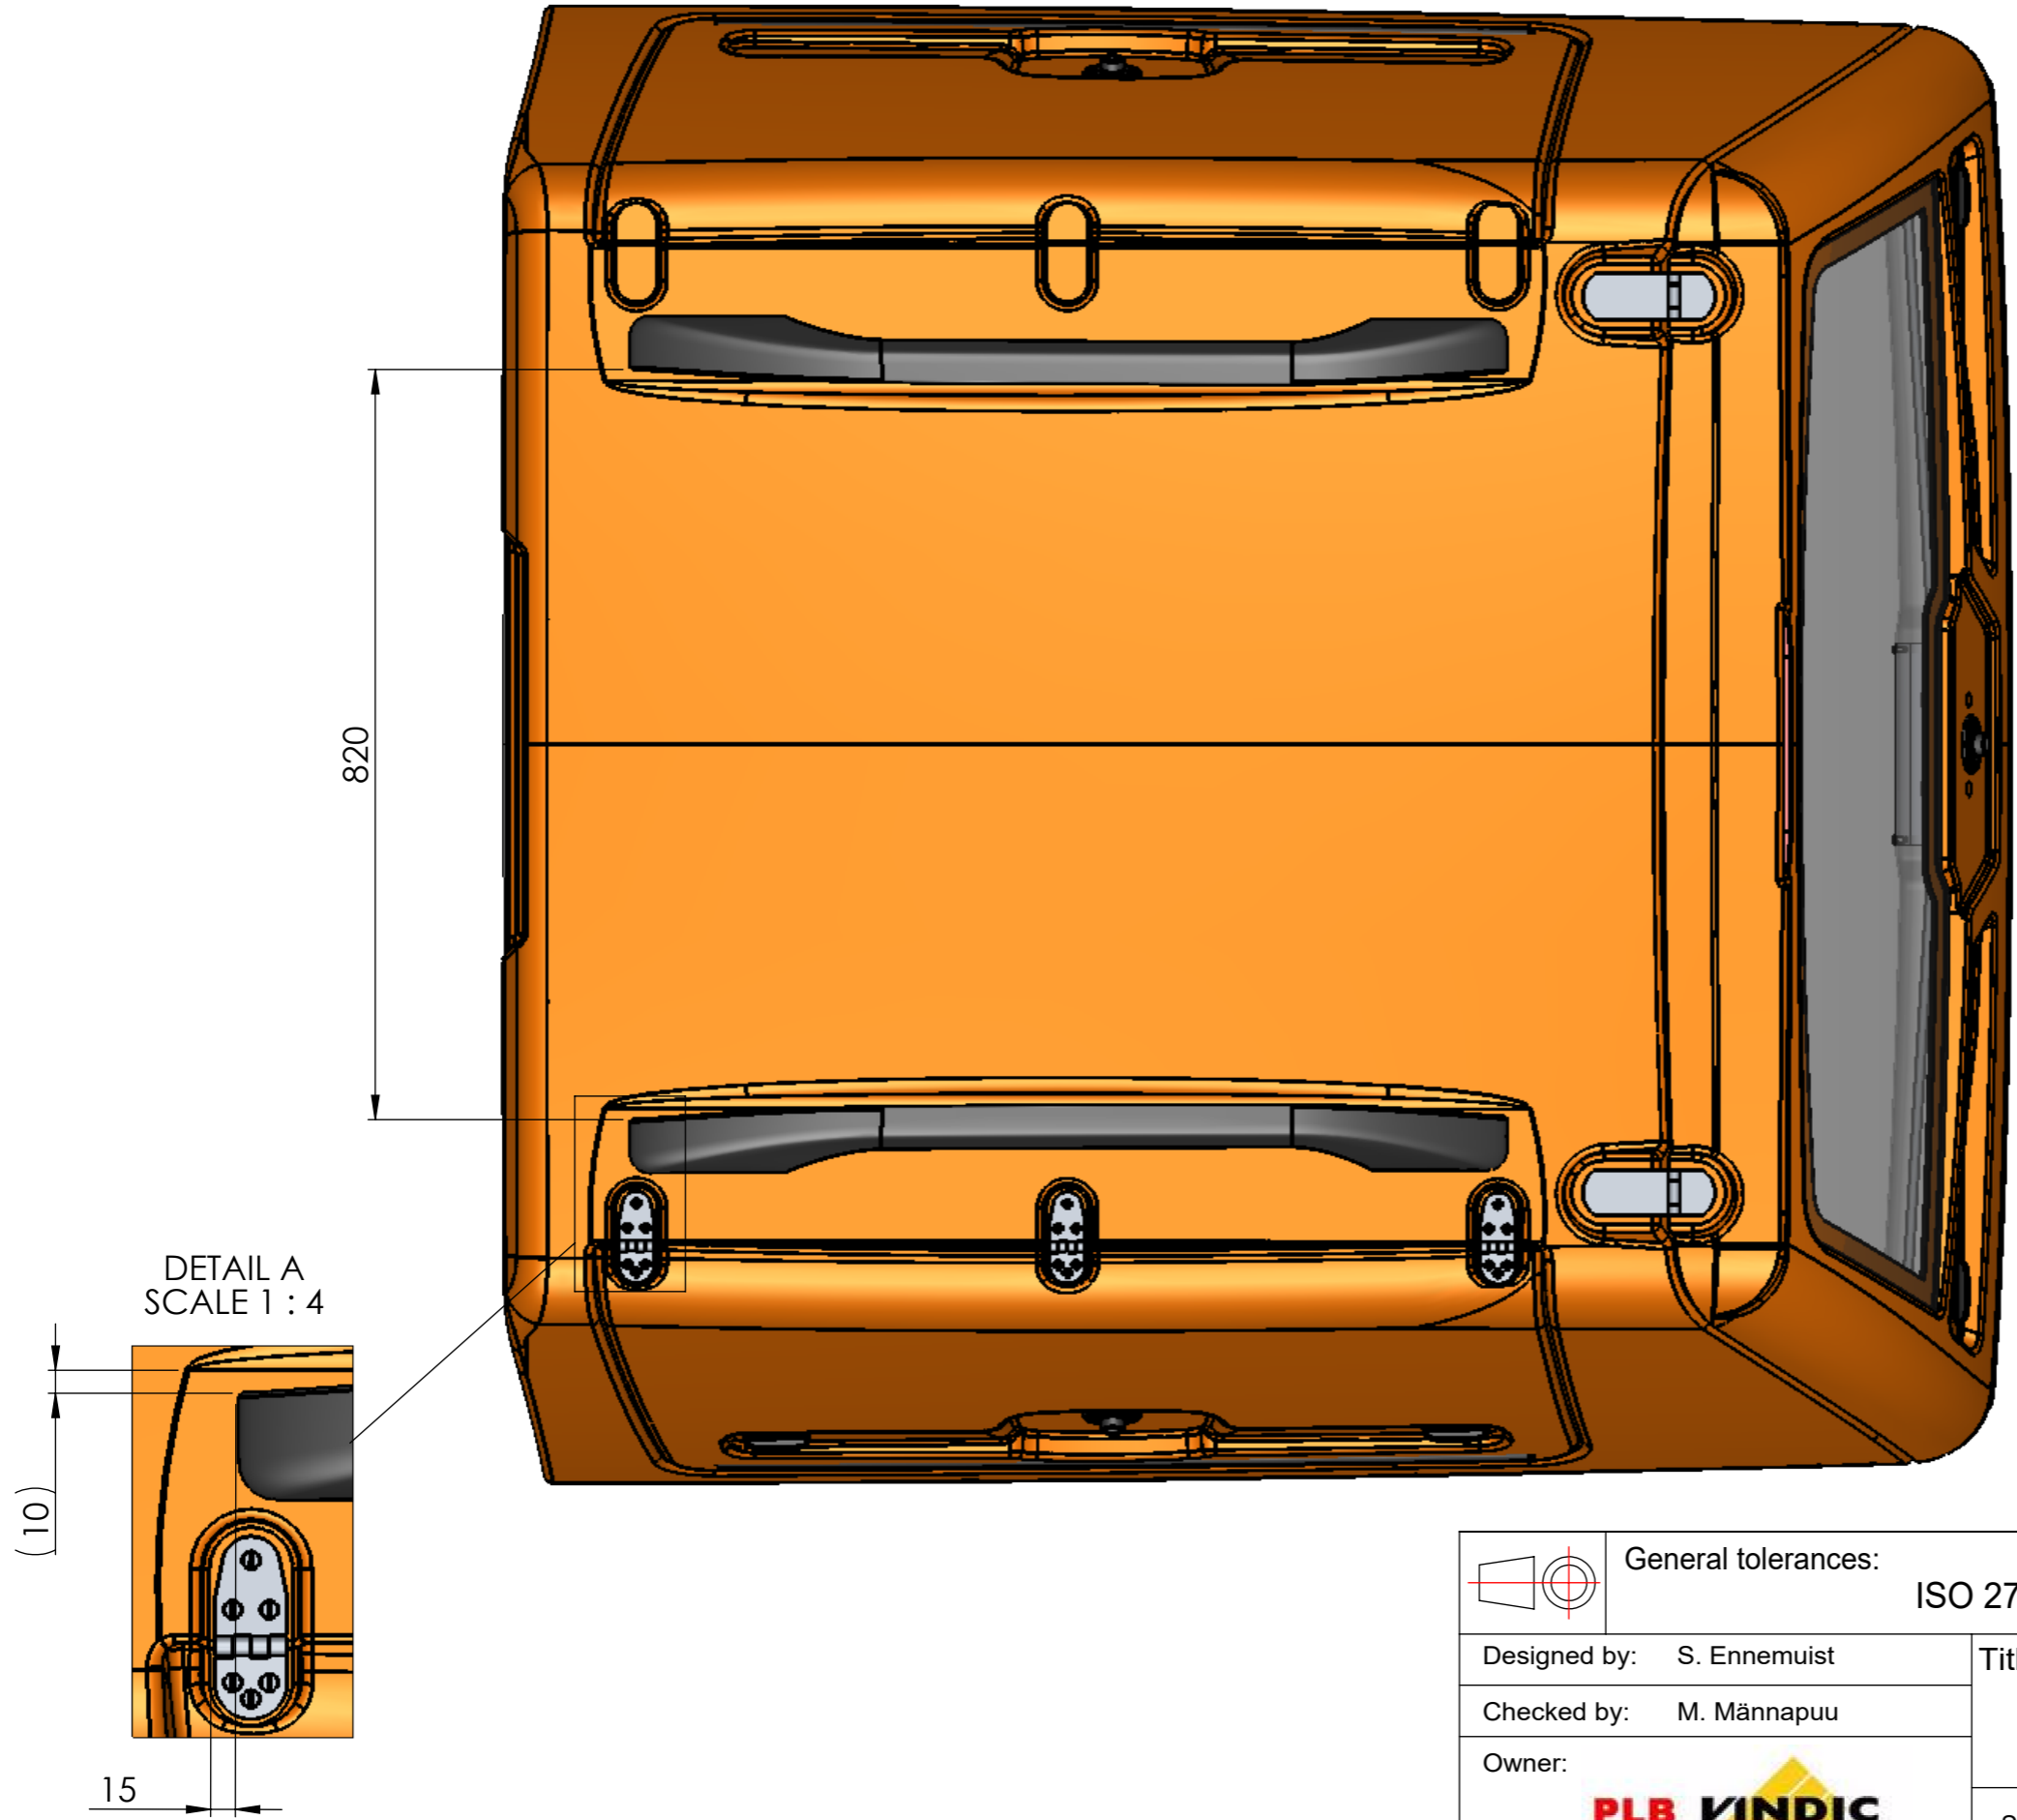

	General tolerances:	ISO 2768-1m	Date:	08.12.2019	Scale:	1:8
	Designed by:	S. Ennemuist	Title/Name: ID-, IDC-0055, -1155 Rails 80-1180			
Checked by:	M. Männapuu					
Owner:	 PLB Vindic AB Sweden		Sheet: 1/1	Drawing number: ID-, IDC-0055, -1155		

	General tolerances:	ISO 2768-1m	Date:	08.12.2019	Scale:	1:8
	Designed by:	S. Ennemuist	Title/Name: ID-900, -1100, IDC-1133. Rails 80-1180			
Checked by:	M. Männäpää					
Owner:	 PLB Vindic AB Sweden		Sheet: 1/1	Drawing number: ID-900, -1100, IDC-1133 Rails		