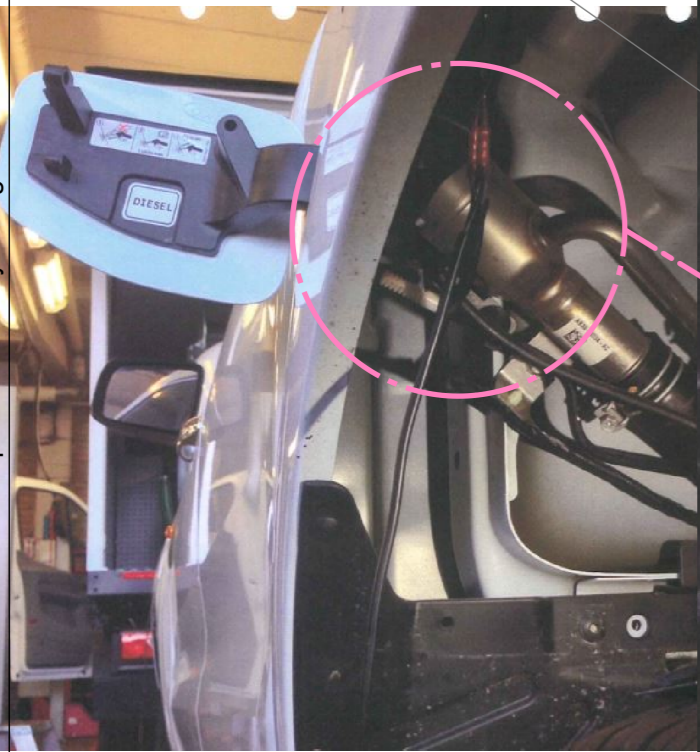

It is strongly recommended that installation is done by licenced Auto Electrician!!!
Any electrical faults due to improper installation will not be warranted by PLB Vindic AB!!!

● =ühendus

Designed by: S. Ennemuist	Title/Name:	
Date: 10.12.2021	Central locking wiring diagram FODC/FOSC-1133	
Owner:	Sheet: 1/1	Drawing number:
PLB VINDIC PLB Vindic AB Sweden		80-4405 FODC/FOSC-1133