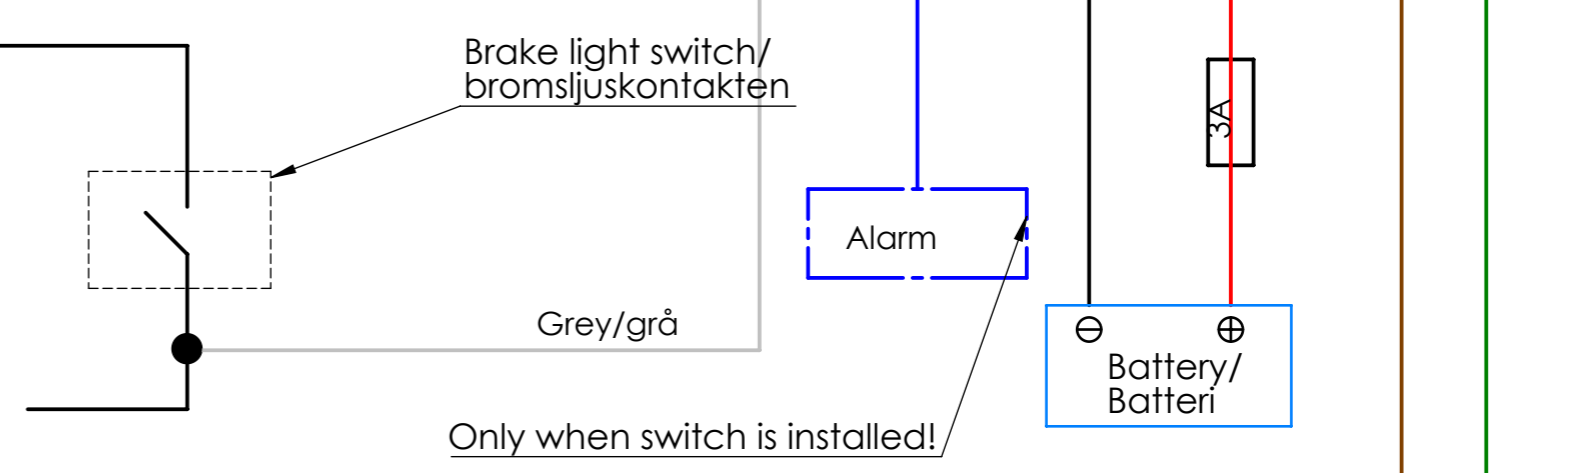

It is strongly recommended that installation is done by licenced Auto Electrician!!!
Any electrical faults due to improper installation will not be warranted by PLB Vindic AB!!!

● =ühendus

Designed by: S. Ennemuist	Title/Name:	
Date: 10.12.2021	Central locking wiring diagram FODC/FOSC-1133	
Owner:	Sheet: 1/1	Drawing number:
PLB VINDIC PLB Vindic AB Sweden		80-4405 FODC/FOSC-1133