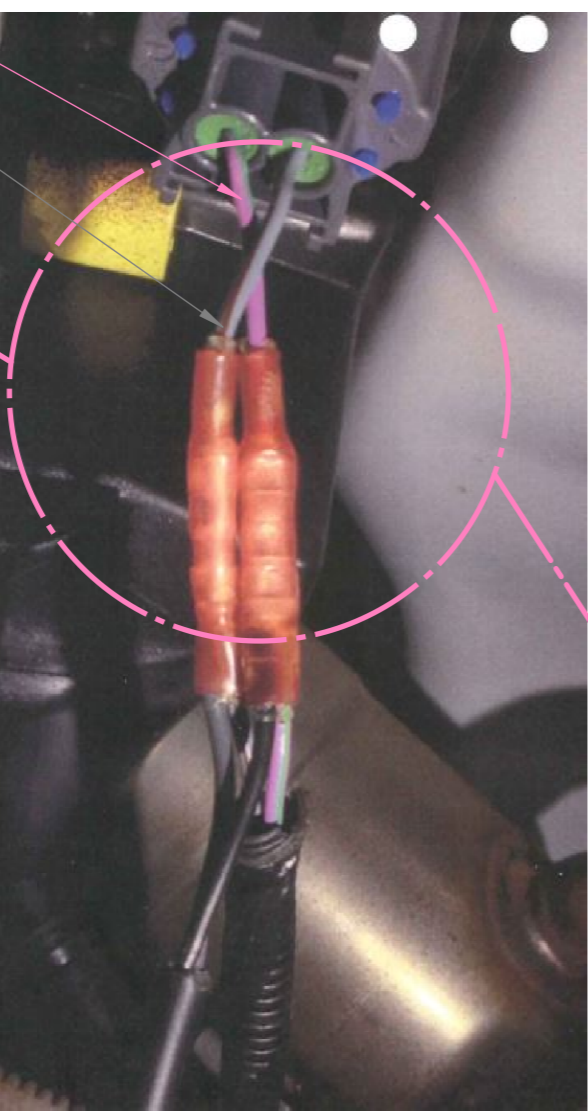

It is strongly recommended that installation is done by licenced Auto Electrician!!!
Any electrical faults due to improper installation will not be warranted by PLB Vindic AB!!!

● =ühendus

Designed by: S. Ennemuist	Title/Name:	
Date: 10.12.2021	Central locking wiring diagram FODC/FOSC-1133	
Owner:	Sheet: 1/1	Drawing number:
PLB VINDIC PLB Vindic AB Sweden		80-4405 FODC/FOSC-1133