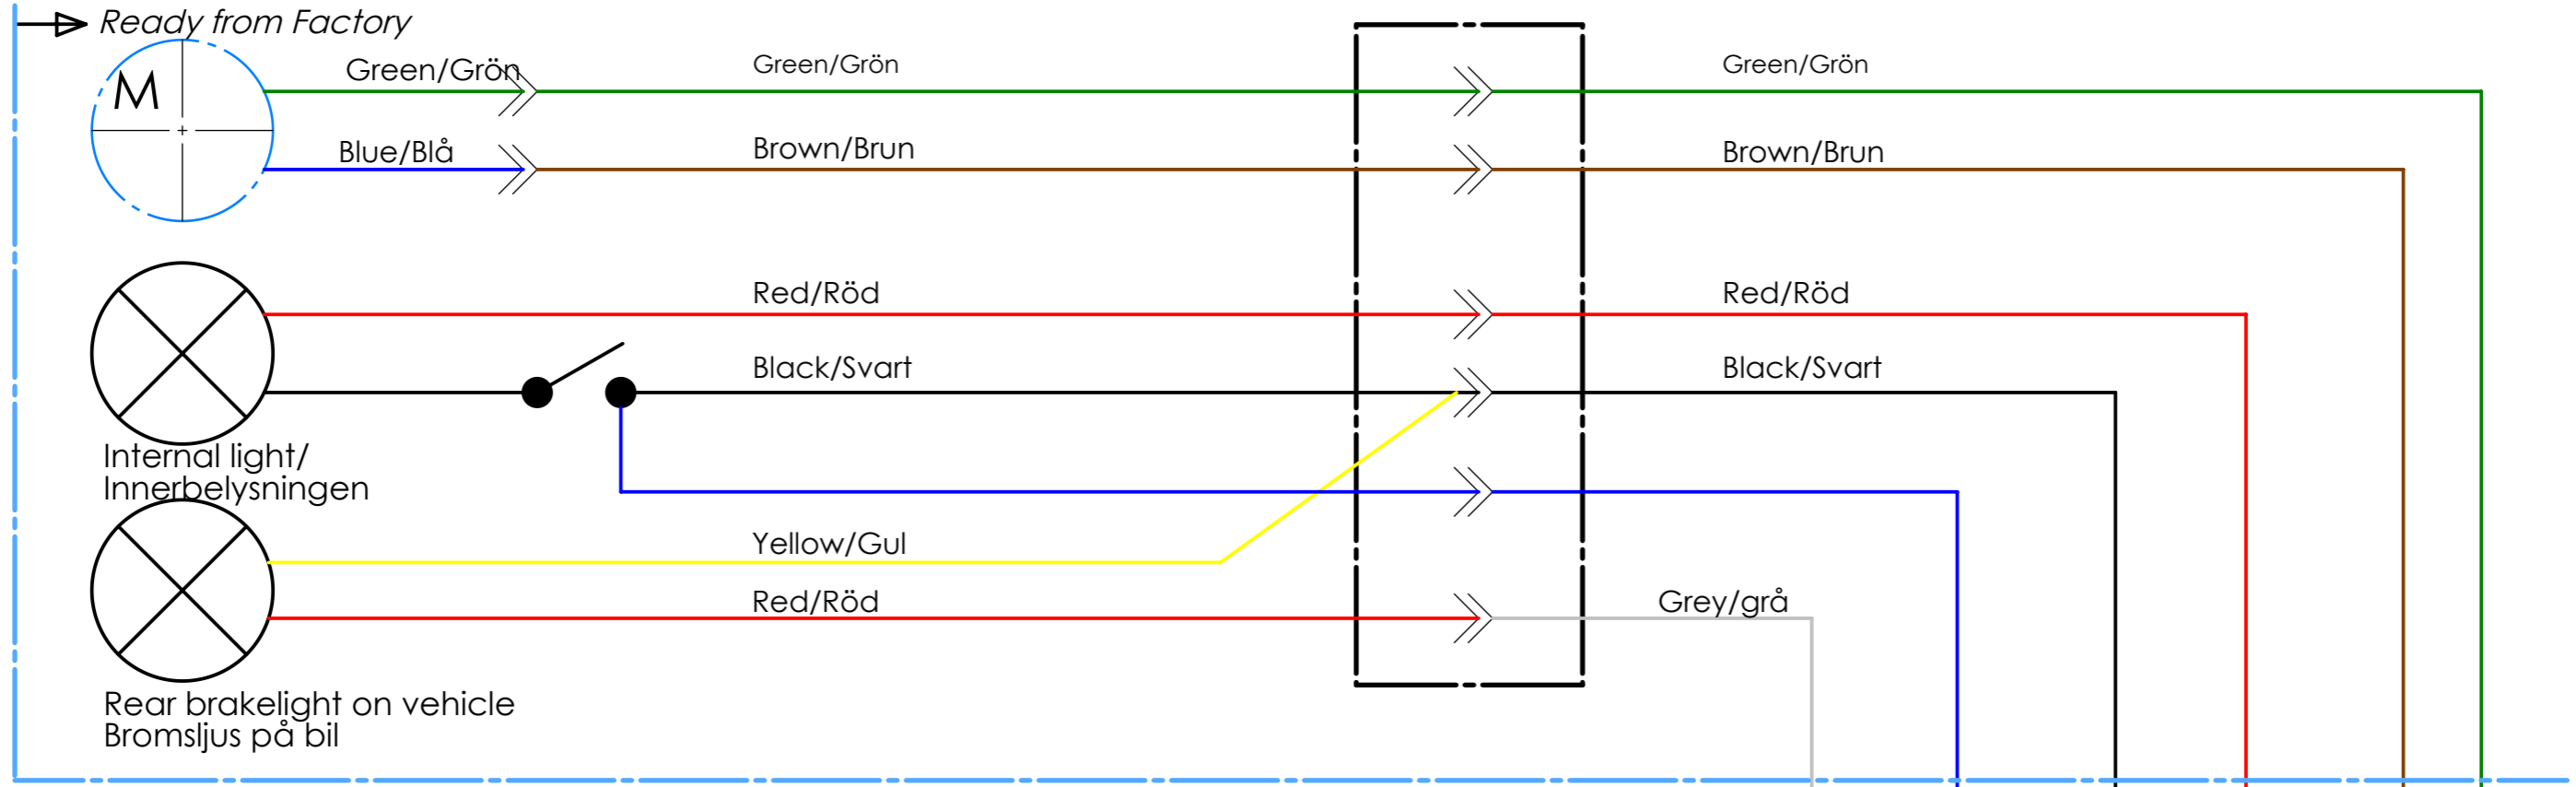

It is strongly recommended that installation is done by licenced Auto Electrician!!!
Any electrical faults due to improper installation will not be warranted by PLB Vindic AB!!!

● =ühendus

Designed by: S. Ennemuist	Title/Name:	
Date: 10.12.2021	Central locking wiring diagram FODC/FOSC-1133	
Owner:	Sheet: 1/1	Drawing number:
PLB VINDIC PLB Vindic AB Sweden		80-4405 FODC/FOSC-1133