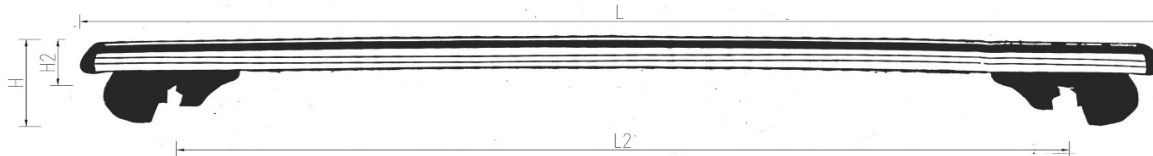

Boldbar

Universal crossbar for attaching on roof rails.

Product code	9696929SB
L	1060mm
L2	720-1000mm
H	105mm
H2	50mm
Load capacity/pair	75kg
Material	Crossbar: Aluminium Feet: Plastic
Color	Black